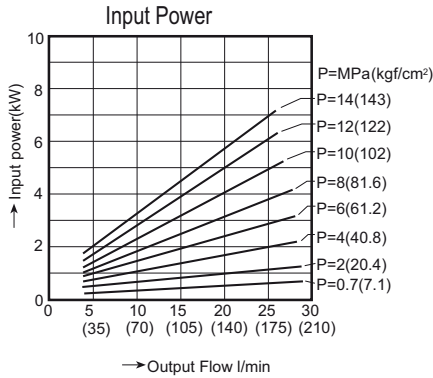

AR Series Axial Piston Pump - Technical Specifications

Typical performance characteristics

- Input speed: 1800 n/min.
- Oil ISO: VG 32
- Oil temperature: 50°C

AR16

AR22