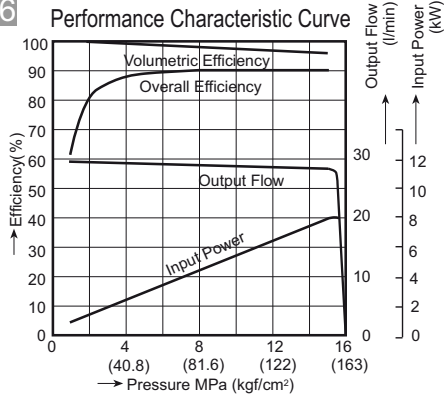

AR Series Axial Piston Pump - Technical Specifications

Typical performance characteristics

- Input speed: 1800 n/min.
- Oil ISO: VG 32
- Oil temperature: 50°C

AR16

AR22