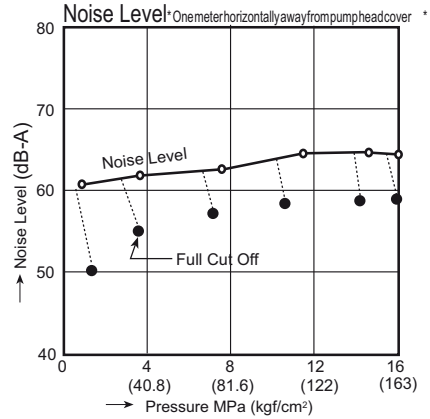

AR Series Axial Piston Pump - Technical Specifications

Typical performance characteristics

- Input speed: 1800 n/min.
- Oil ISO: VG 32
- Oil temperature: 50°C

AR16

AR22