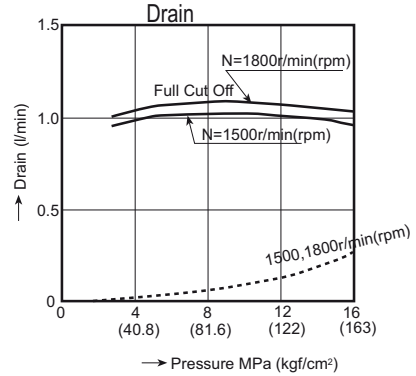

AR Series Axial Piston Pump - Technical Specifications

Typical performance characteristics

- Input speed: 1800 n/min.
- Oil ISO: VG 32
- Oil temperature: 50°C

AR16

AR22